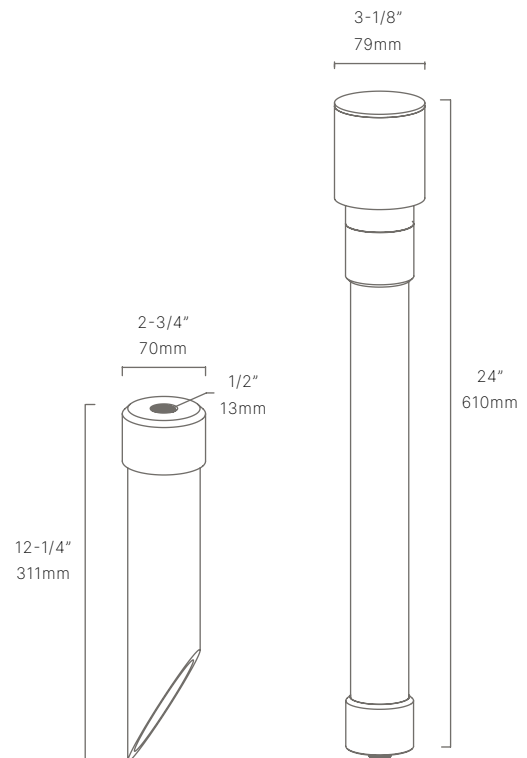

AVAILABLE FINISHES:

P. 760.931.2910

O. 2742 Loker Ave. W Carlsbad CA 92010

W. www.auroralight.com

MADE IN USA
WITH DOMESTIC & IMPORTED MATERIALS