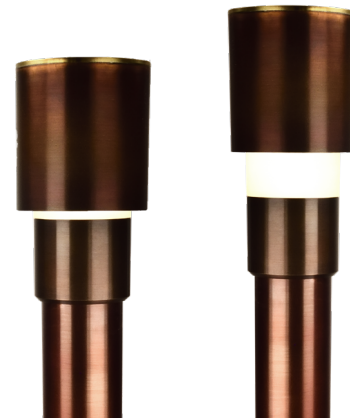

AURORALIGHT

PROJECT: _____

SKU #: _____

TYPE: _____

HERMOSA

BLD373124

Hermosa bollard features a sleek new look and a serviceable machined Acrylic lens. Re-engineered to take full advantage of the "Designer Series" LED module. The ALP (Adjustable Light Perimeter) system allows control of the lumen output and radial spread and can be locked in place once set.

- Field Serviceable LED module
- Solid brass and copper construction
- Ideal for driveways, wide pathways & walkways

CONFIGURATOR:

BLD373124	LED	FINISH
	( ) = Most common configuration (2708) 2700K 8W (2712) 2700K 12W (3008) 3000K 8W (3012) 3000K 12W	(NAT) Natural Brass (BLP) Bronze Living Patina (BLPX) Extra Dark BLP (NI) Nickel PVD

FIXTURE DIMENSIONS	W3-1/8" x H24"
LIGHT SOURCE	Included LM16 LED module
COLOR TEMPERATURES	2700K, 3000K
WATTAGES	8W, 12W
CRI (RA)	80 CRI
VOLTAGE	12V
DELIVERED LUMENS	240lm (3000K)
DIMMABLE	Yes, Dim to <10% via Transformer
DRIVER	Yes, 12V Integral Constant Current
TRANSFORMER	No, 12V AC/DC Transformer Required
MOUNT	Yes, Included 1/2" NPS Adapter
GROUND STAKE	Yes, Included MGS001612
FINISH	Included Natural
MATERIAL	Brass & Copper
WIRE LENGTH	24"
LOCATION	Exterior Wet
CERTIFICATIONS	UL, IP66, IP67, Dark Sky

*For complete warranty terms, please visit: www.auroralight.com/warranty/